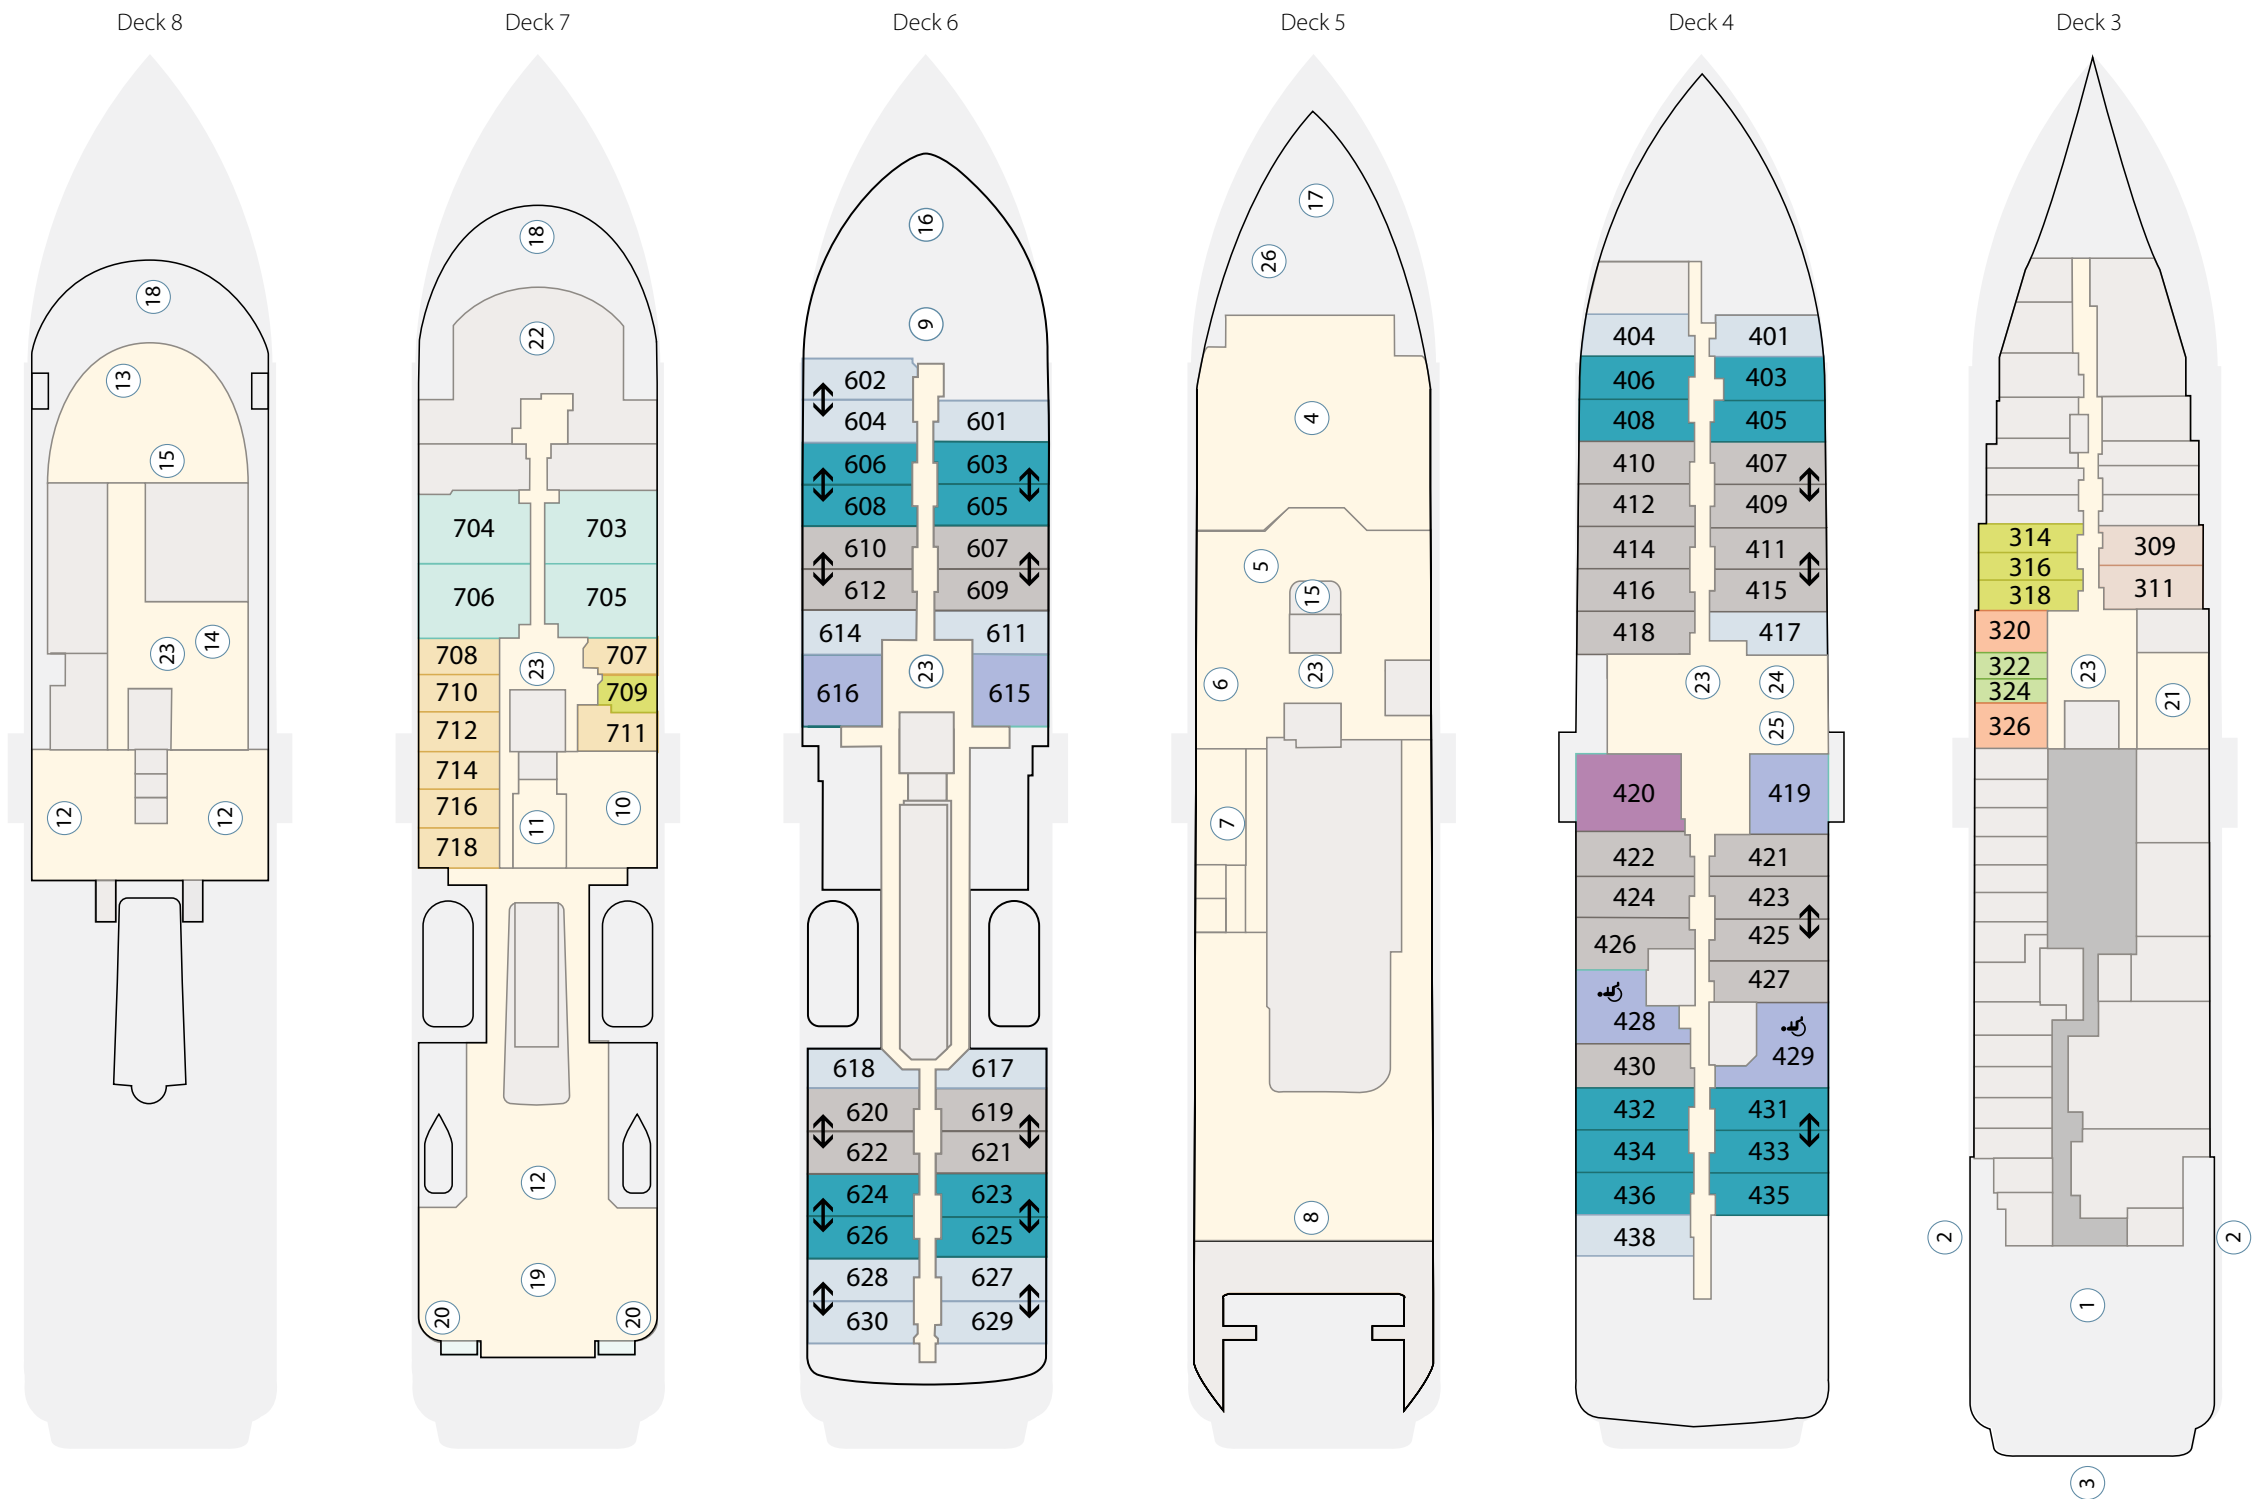

Ship Features

- ① Change room/mudroom
- ② Zodiac access points
- ③ Activity launching platform
- ④ Lecture room & lounge
- ⑤ Assembly station
- ⑥ Reception
- ⑦ Ship shop
- ⑧ Dining room
- ⑨ Library
- ⑩ Gym
- ⑪ Sauna
- ⑫ Seating area
- ⑬ Observation lounge
- ⑭ Top-deck restaurant
- ⑮ Bar
- ⑯ Upper glass atrium lounge
- ⑰ Lower glass atrium lounge
- ⑱ Swimming pool* and sun deck
- ⑳ Jacuzzis
- ㉑ Medical clinic
- ㉒ Bridge
- ㉓ Elevator
- ㉔ Main entrance
- ㉕ Expedition desk
- ㉖ Citizen Science centre
- ♿ Disability accessible staterooms

The *Douglas Mawson*

Stateroom Category

- Aurora Stateroom Single
- Aurora Stateroom Triple
- Balcony Stateroom – B
- Junior Suite
- Aurora Stateroom Superior Single
- Aurora Stateroom Superior
- Balcony Stateroom – A
- Captain's Suite
- Aurora Stateroom Twin
- Balcony Stateroom – C
- Balcony Stateroom Superior

↔ Connecting staterooms and suites

*Swimming pool not operational when sailing in open waters. Hours of operation subject to weather conditions.

Deck plan is subject to change.